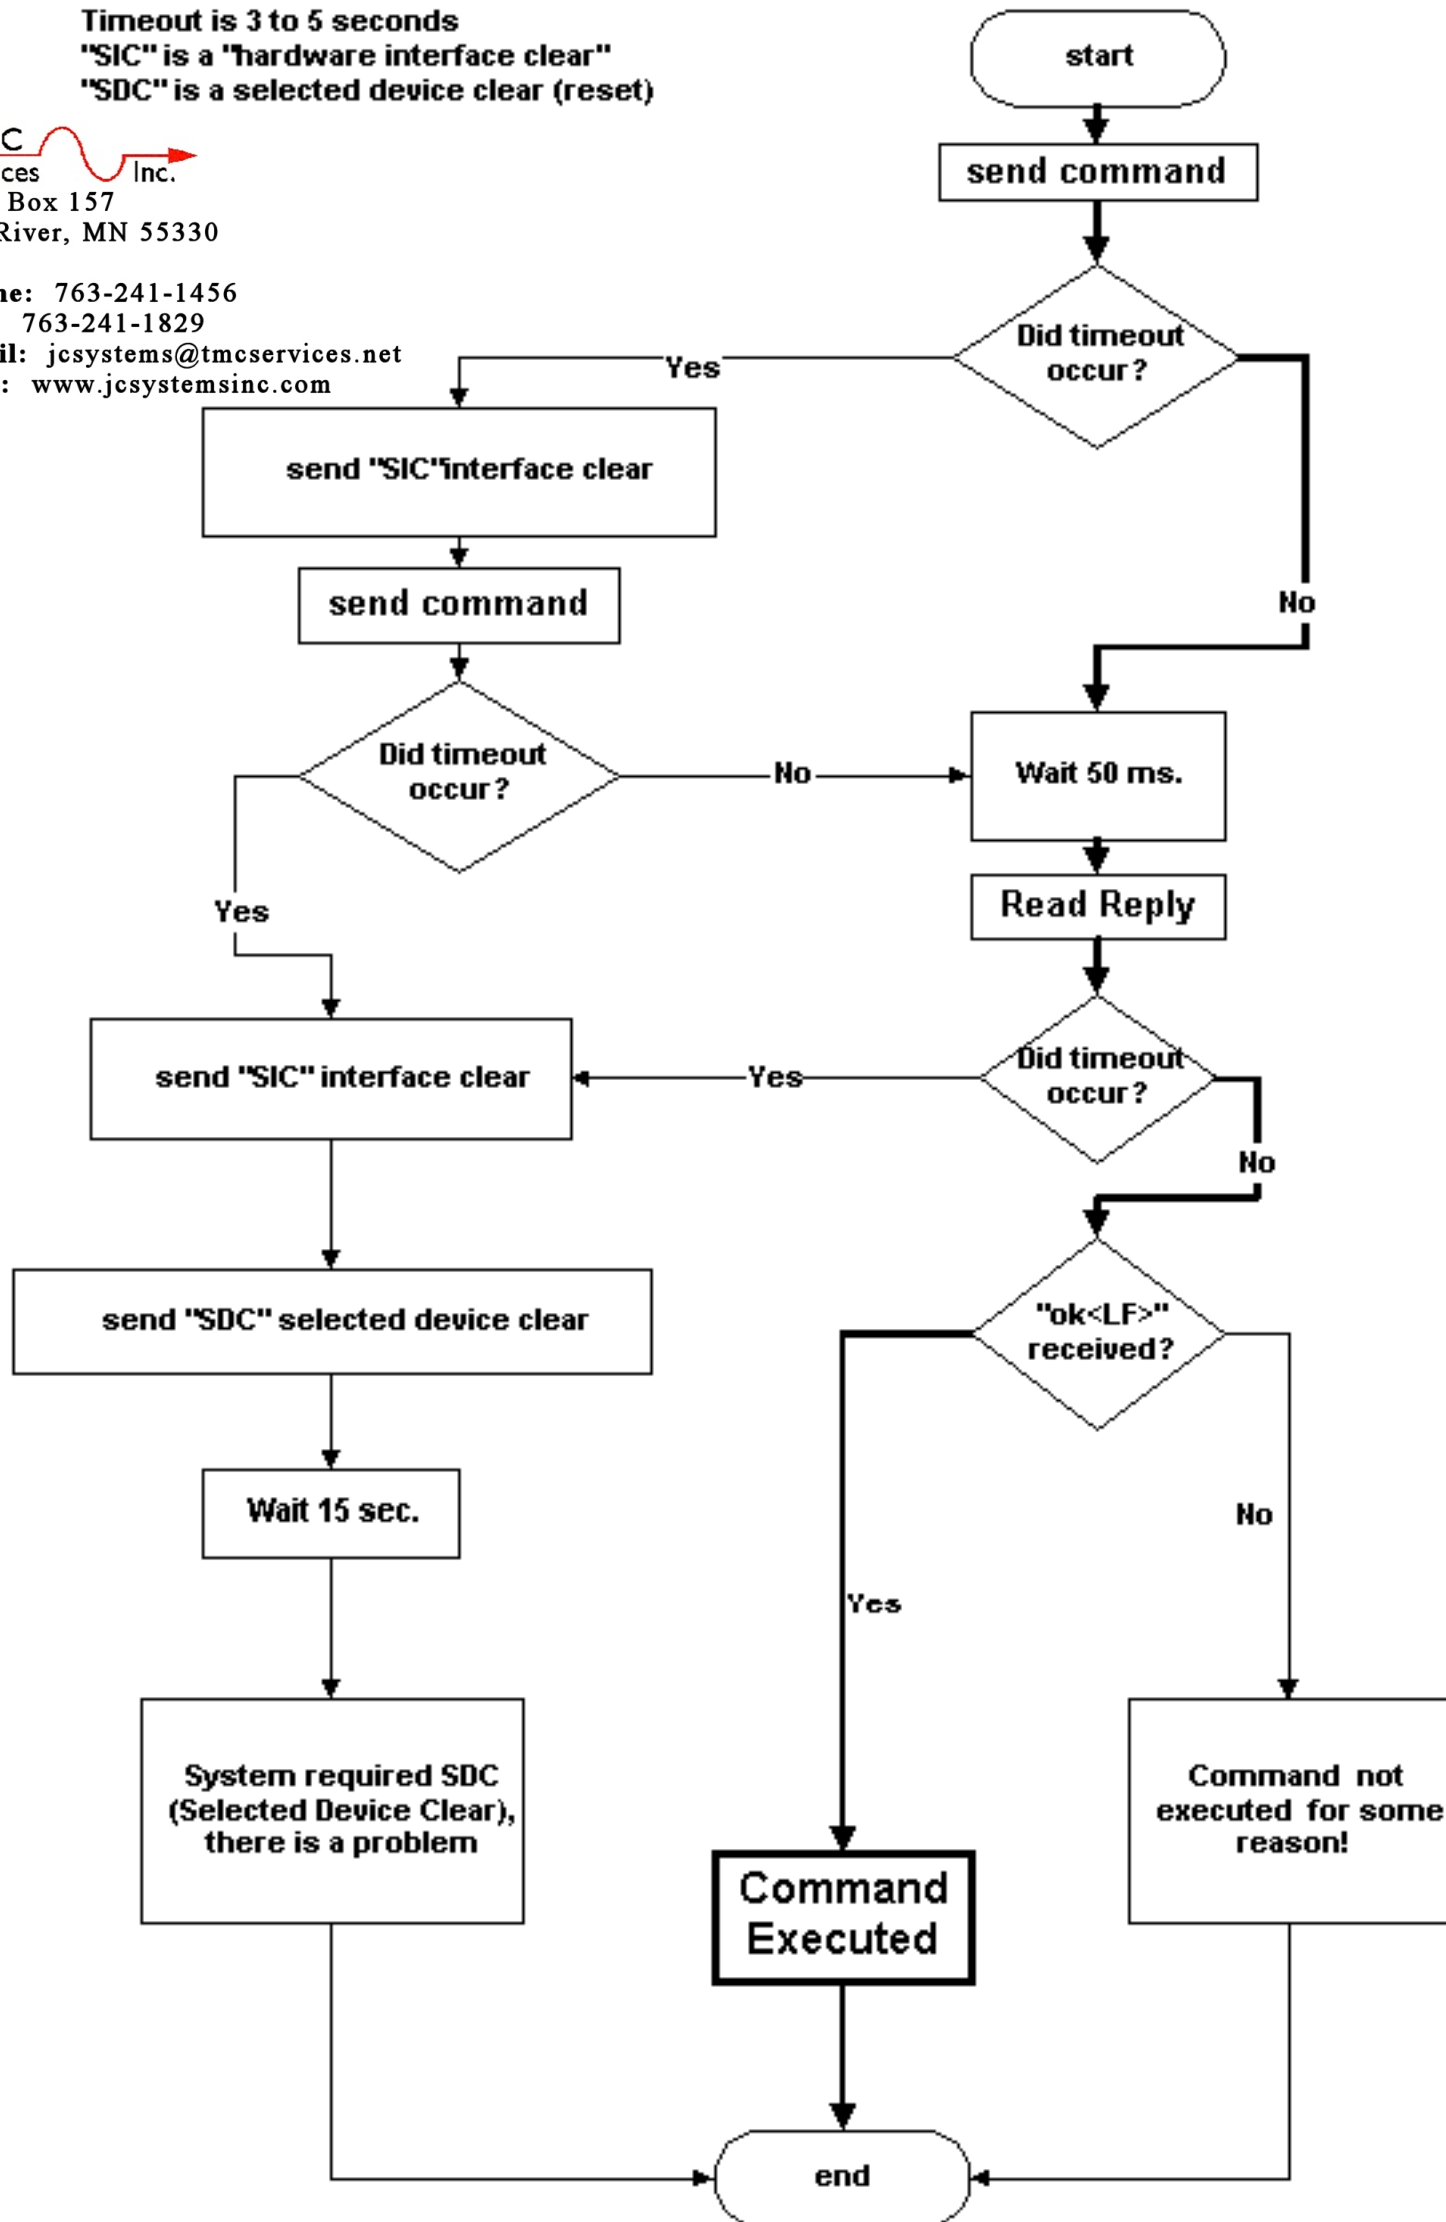

# Gpib "Send Command" Flowchart

Timeout is 3 to 5 seconds  
 "SIC" is a "hardware interface clear"  
 "SDC" is a selected device clear (reset)

**TMC**  
 Services Inc.  
 P.O. Box 157  
 Elk River, MN 55330

# Gpib "Send Query" Flowchart

Timeout is 3 to 5 seconds  
 "SIC" is a "hardware interface clear"  
 "SDC" is a selected device clear (reset)